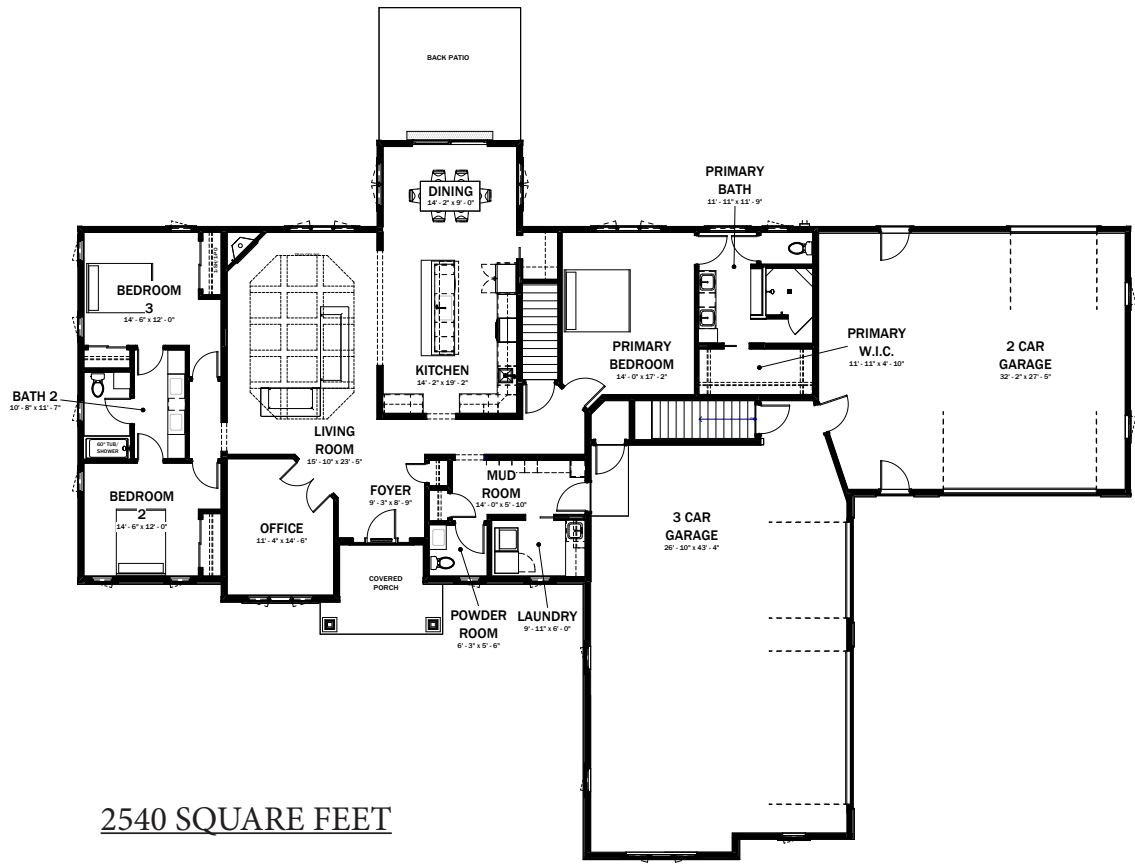

# COUNTRYSIDE I

2540 SQUARE FEET